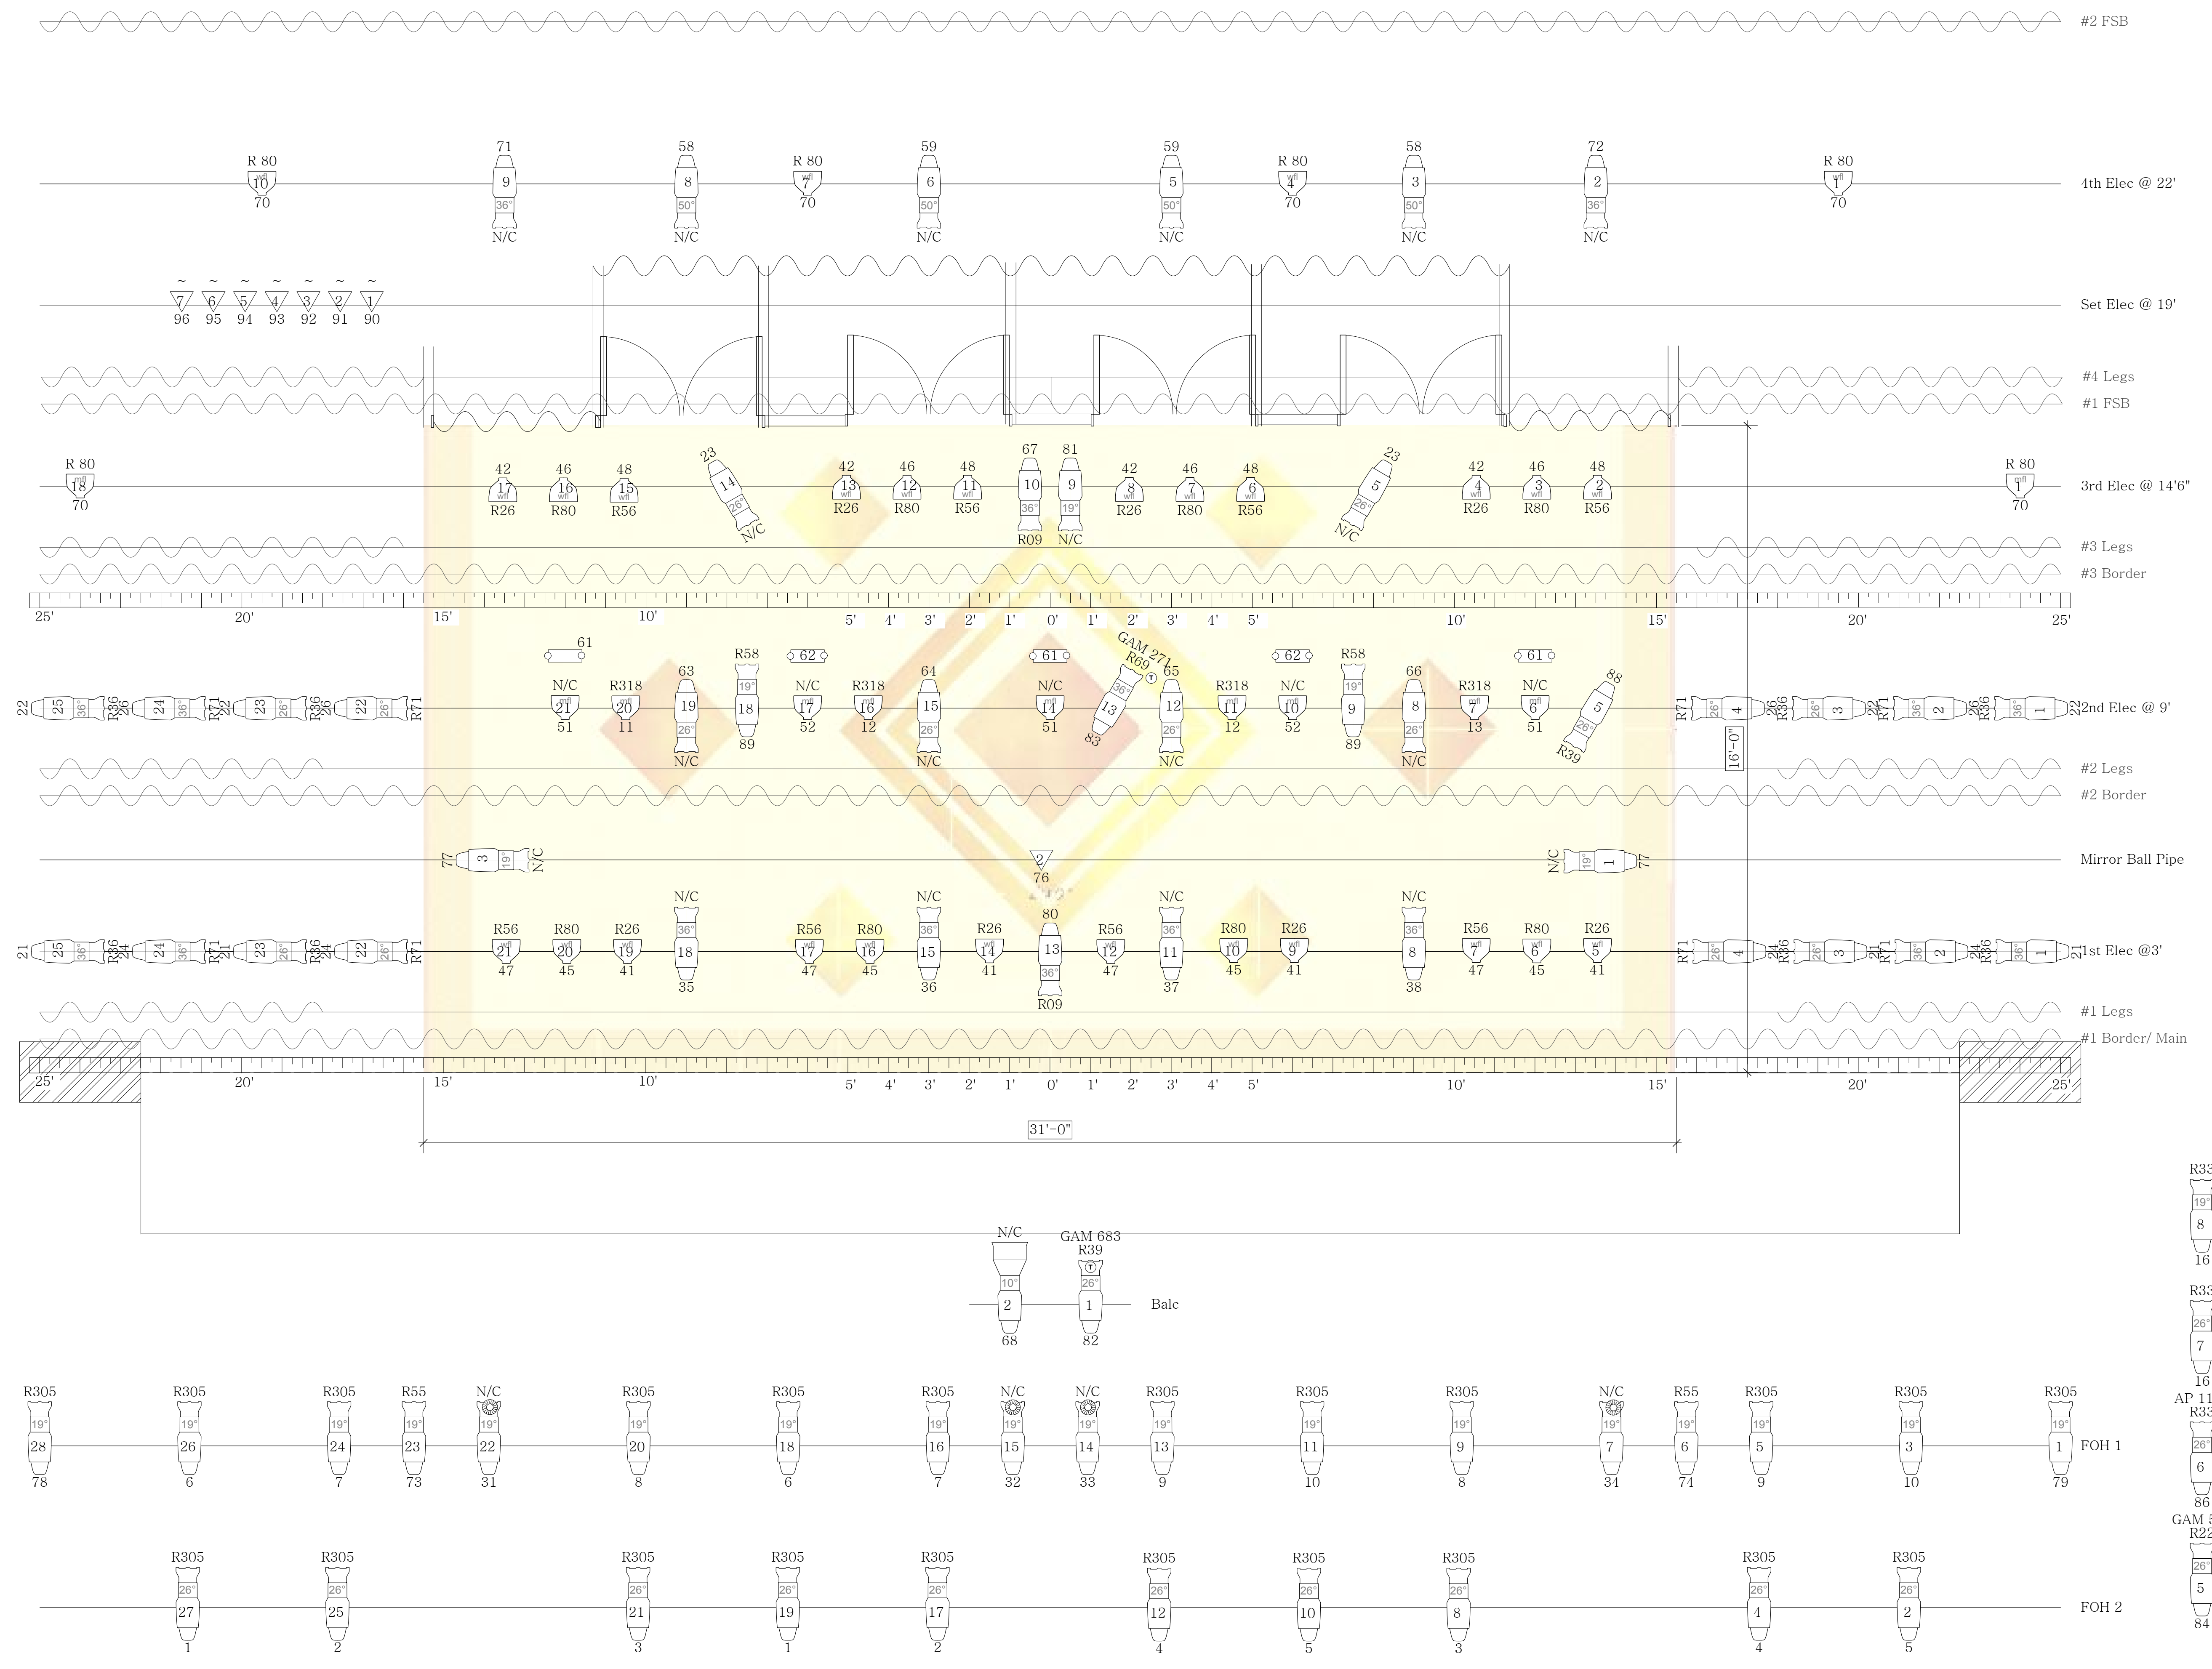

# Menopause The Musical

The Hilarious Celebration of Women and The Change!®

**Instruments**

- Source 4 26deg
- Source 4 19deg
- Source 4 36deg
- Source 4 50deg
- S4 PAR WFL
- S4 PAR MFL
- Source 4 10deg
- Dimmable Circuit

---

**Accessories**

- S4 A Template Holder
- Iris
- 10" Color Scroller

---

**Legend**

- Gobo 1 Color
- Unit Number Channel

Stage Plot

Design:	Generic
Scale:	1/2" = 10"
Size:	36" x 48" (D)
Drawn:	RAP
Job:	MTM_'12
Drawing:	1 of 1

DATE	REVISION
08/06/12	Final

- NOTES**
- Safety all fixtures
  - Allow enough slack in tail for focus
  - Reverse & repeat all measurements
  - Use black color frames on all fixtures
  - Tour carries Scrollers.
  - Tour carries mirror ball
  - Tour carries templates
  - Tour carries Gel
  - Tour carries Iris's