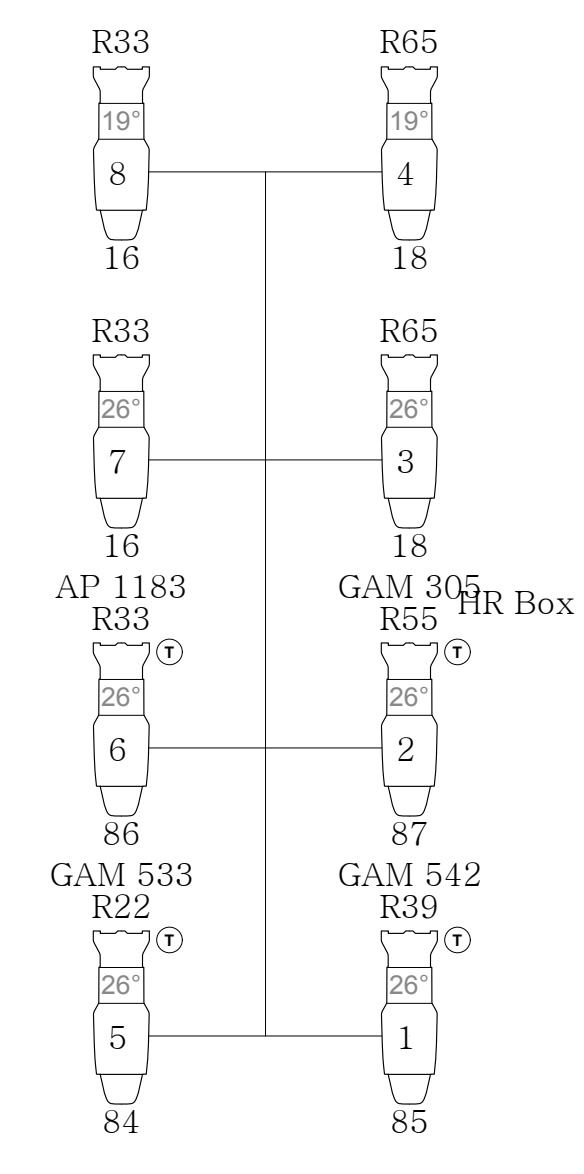

---

**Accessories**

- S4 A Template Holder
- Iris
- 10" Color Scroller

---

**Legend**

- Gobo 1 Color
- Unit Number Channel

Stage Plot

Design:	Generic
Scale:	1/2" = 10"
Size:	36" x 48" (D)
Drawn:	RAP
Job:	MTM_'12
Drawing:	1 of 1

DATE	REVISION
08/06/12	Final

- NOTES**
- Safety all fixtures
  - Allow enough slack in tail for focus
  - Reverse & repeat all measurements
  - Use black color frames on all fixtures
  - Tour carries Scrollers.
  - Tour carries mirror ball
  - Tour carries templates
  - Tour carries Gel
  - Tour carries Iris's