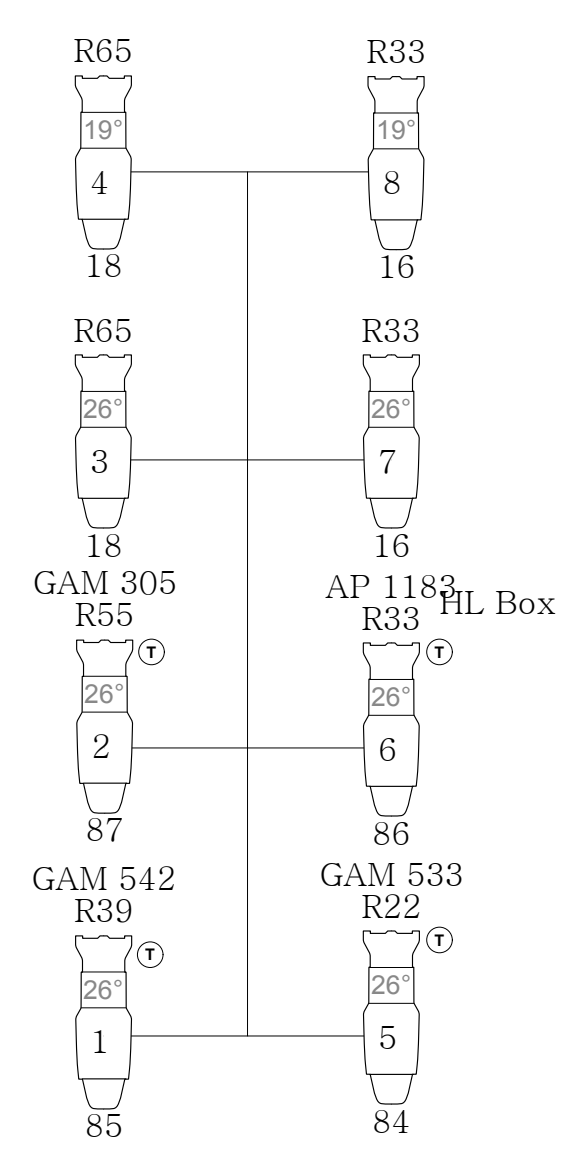

---

**Accessories**

- S4 A Template Holder
- Iris
- 10" Color Scroller

---

**Legend**

- Gobo 1 Color
- Unit Number Channel

Stage Plot

Design:	Generic
Scale:	1/2" = 10"
Size:	36" x 48" (D)
Drawn:	RAP
Job:	MTM_'12
Drawing:	1 of 1

DATE	REVISION
08/06/12	Final

- NOTES**
- Safety all fixtures
  - Allow enough slack in tail for focus
  - Reverse & repeat all measurements
  - Use black color frames on all fixtures
  - Tour carries Scrollers.
  - Tour carries mirror ball
  - Tour carries templates
  - Tour carries Gel
  - Tour carries Iris's